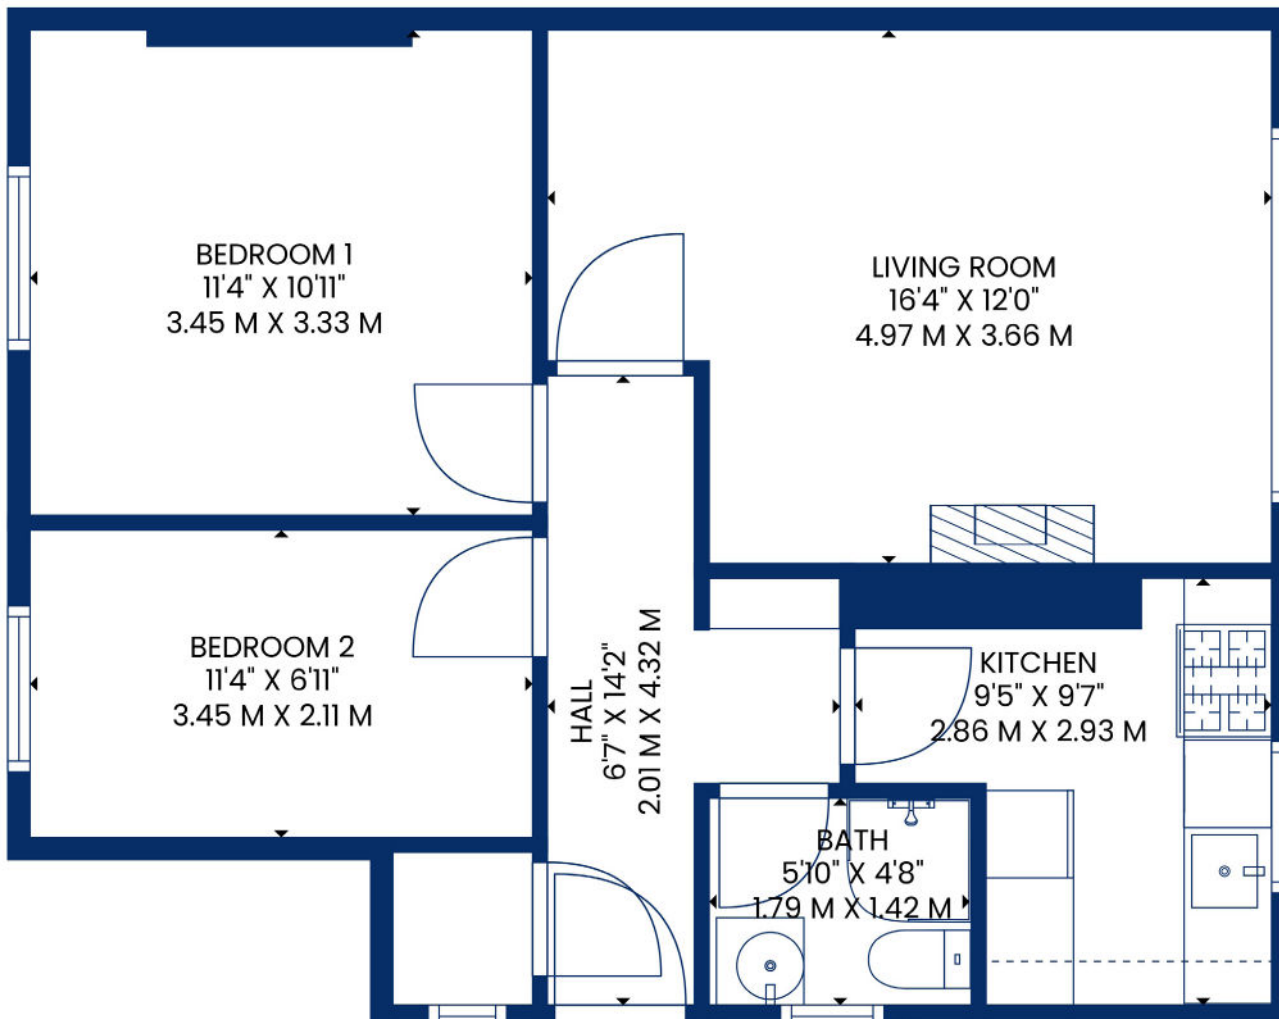

51 Main Street, Prestwick
01292 471511

52 Bank Street, Irvine
01294 317013