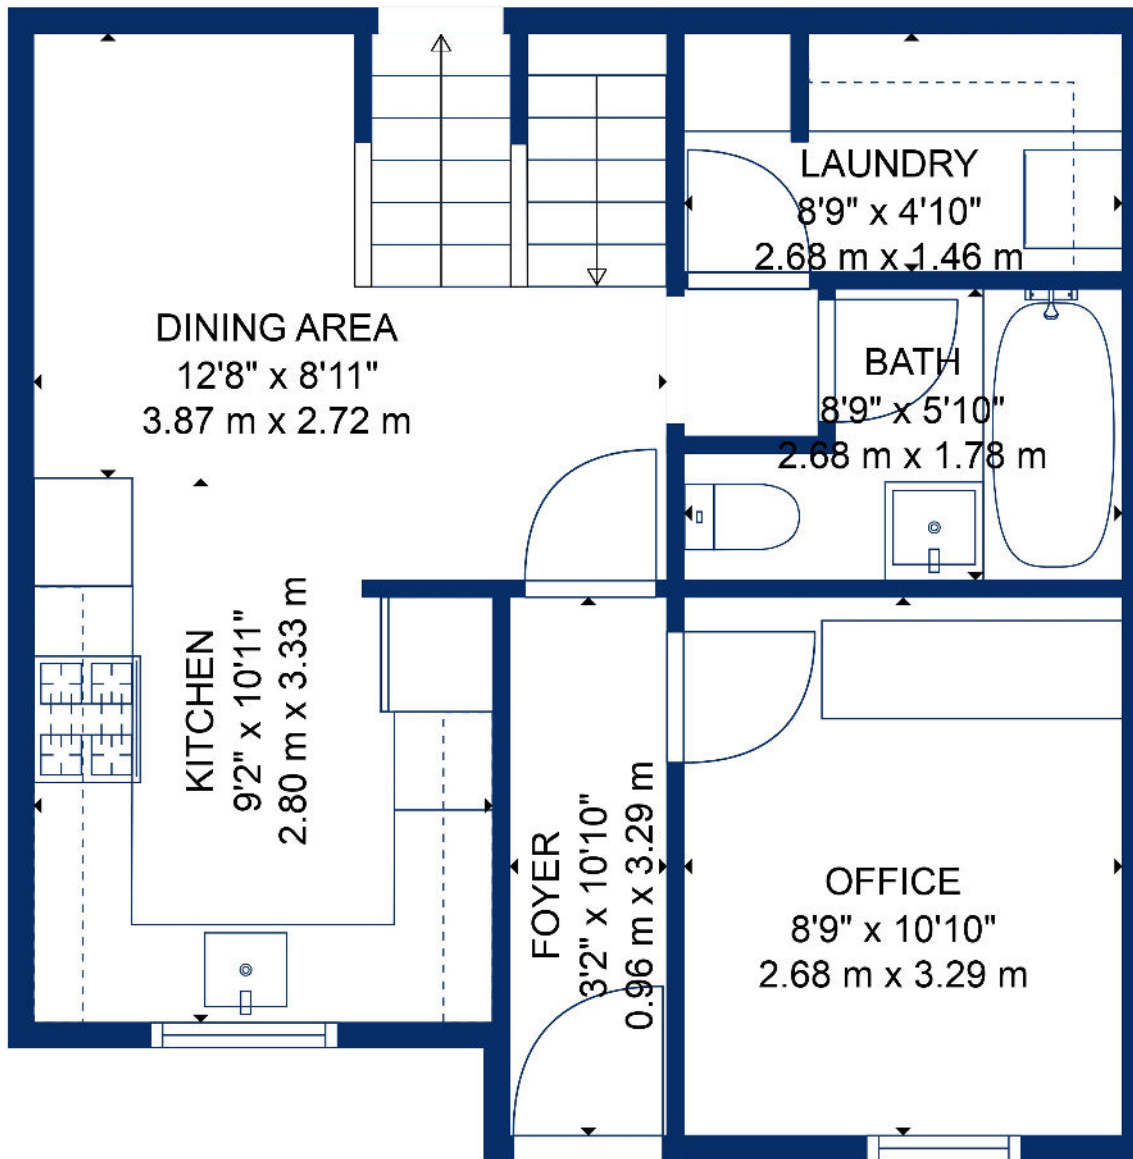

FLOOR 1

FLOOR 2

FLOOR 3

Total scanned area: 1213 sq. ft

SIZES AND DIMENSIONS ARE APPROXIMATE. ACTUAL MAY VARY. © FOUR WALLS MEDIA