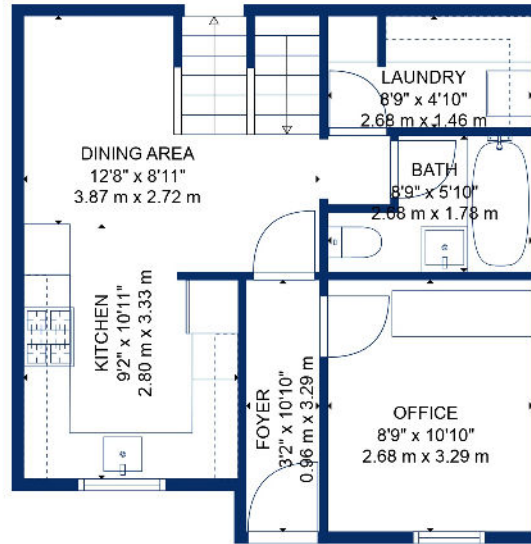

FLOOR 1

FLOOR 2

FLOOR 3

Total scanned area: 1213 sq. ft

SIZES AND DIMENSIONS ARE APPROXIMATE. ACTUAL MAY VARY. © FOUR WALLS MEDIA