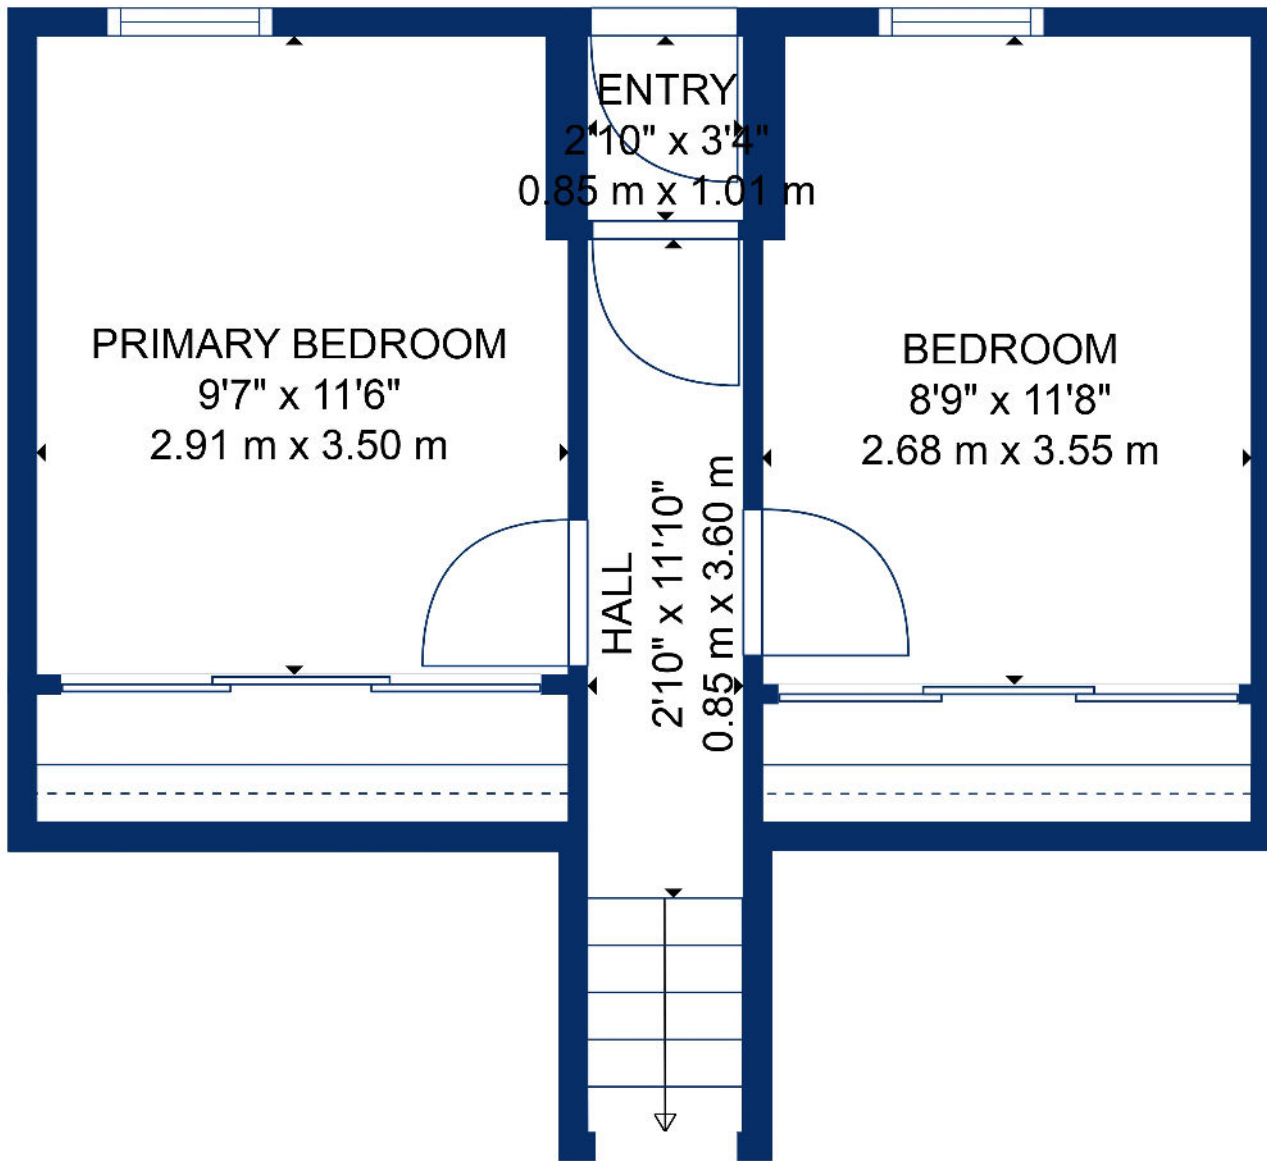

FLOOR 1

FLOOR 2

FLOOR 3

Total scanned area: 1213 sq. ft

SIZES AND DIMENSIONS ARE APPROXIMATE. ACTUAL MAY VARY. © FOUR WALLS MEDIA